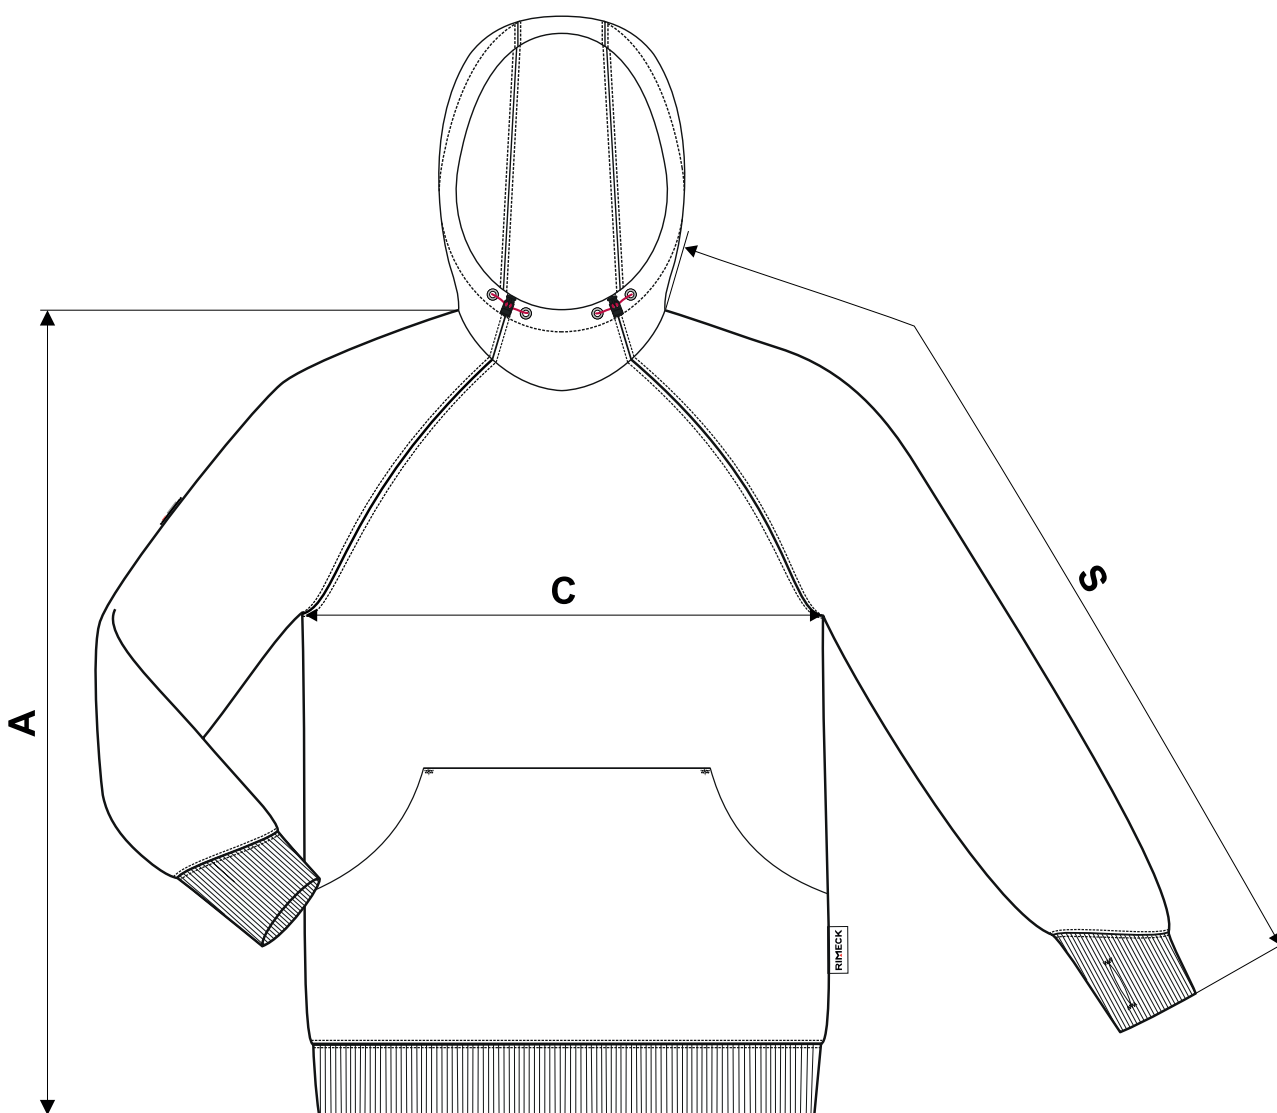

▶ VERTEX HOODIE W43

♂ Sweatshirt

size [cm]	M	L	XL	2XL	3XL	4XL
A	71	73	75	77	79	81
C	56	60	64	69	75	81
H	82	83,5	85	86,5	88	89,5

All size specifications listed are in cm. Accepted tolerance of up to +/- 5%.