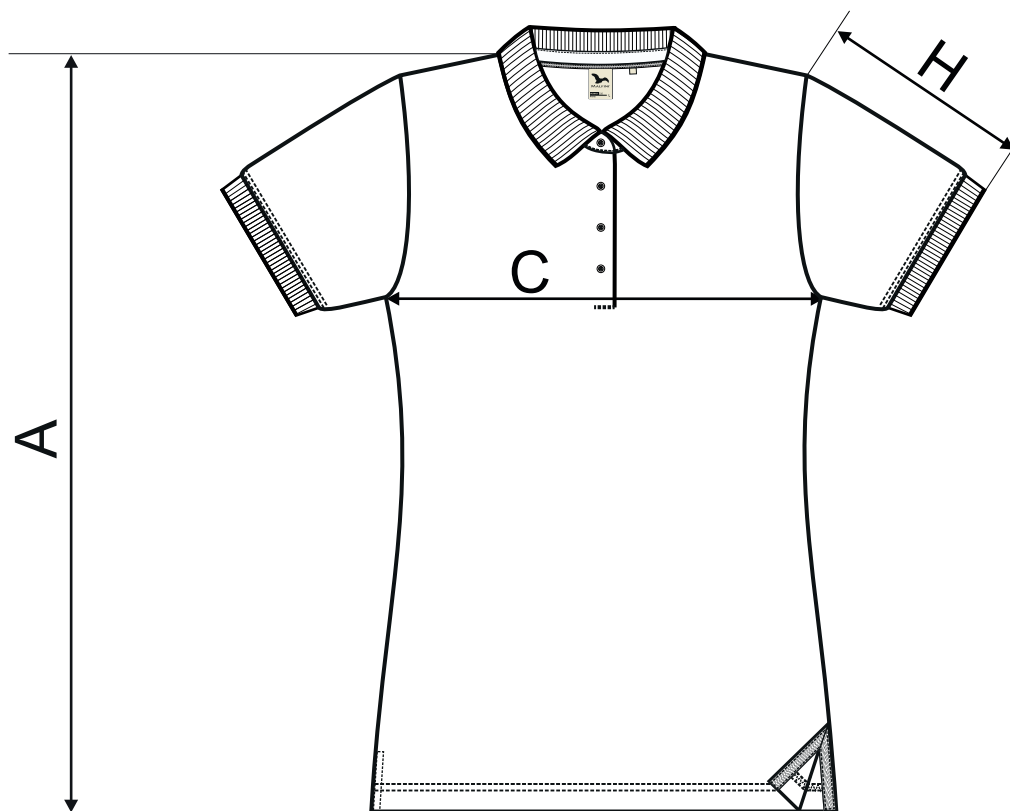

X35 PRIME ♀

SIZE SPECIFICATION [cm]

size	XS	S	M	L	XL	2XL
A	62	64	66	68	70	72
C	40	44	48	52	58	64
H	18	19	20	21	22	23

All size specifications listed are in cm. Accepted tolerance of up to ± 5%.

Organic
Certified by Control Union
1033786